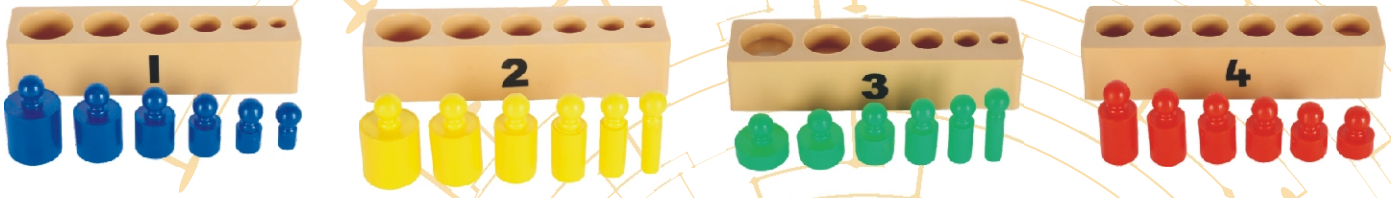

Small Bead Set (50 Pcs)

Big Bead Set (15 Pcs)

Shape Bead Set (50 Pcs)

Clip Set (50 Pcs)

Jumbo Clip Set (25 Pcs)

Stringing By Shapes (15 Pcs)

- Helps in identification of basic colors.
- Excellent manipulatives for hands-on activities for grouping, sorting & classifying.
- Enhances creative ability in students.
- Helps in introduction of basic maths concepts like counting, addition, subtraction etc.
- Develops fine motor skills.
- Enhances eye-hand-mind coordination.
- Improves visual perception & pattern identification.
- Encourages experiential learning.
- Improves pincer grip.

Pattern Card Kit

Create & Learn - Level 1

Create & Learn - Level 2

Plug & Play - Level 1

Plug & Play - Level 2

Groove Kit With Stylus

Montessori Cylinders

Bird 4 Pcs. Puzzle